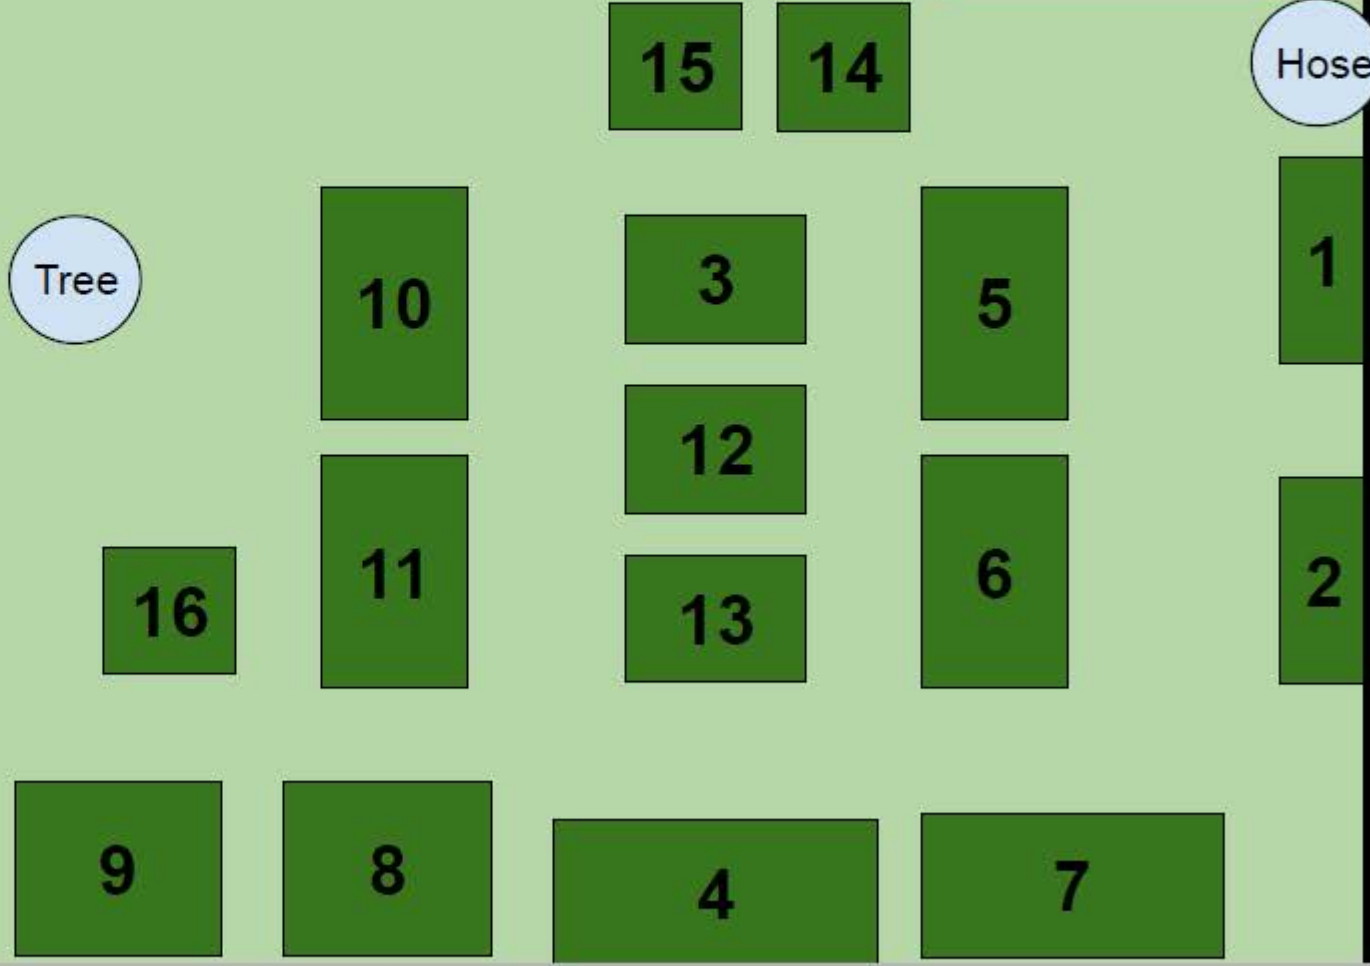

West Side of the Park house

Garden plot sizes are not to scale

Spigot

Hose

North
Parking
Lot

Locked
Gate
Entrance

sidewalk